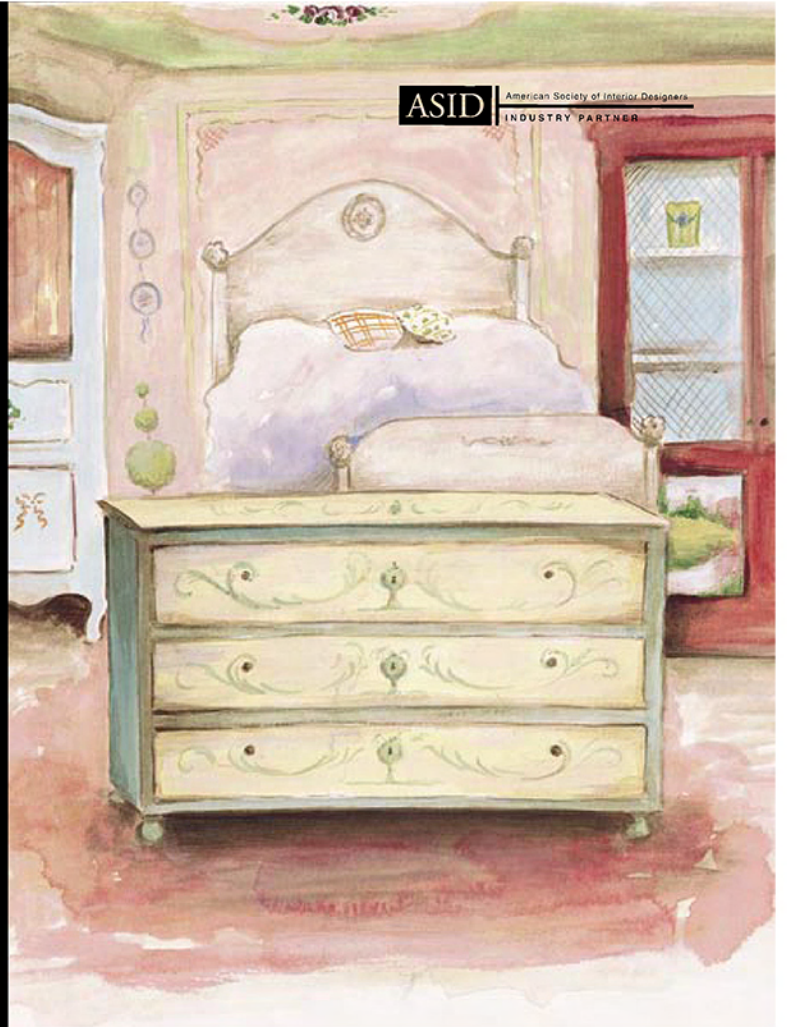

94 CUMBERLAND BOULEVARD
MEMPHIS, TN 38112
www.paintedfurniture.com

BRIGHTON PAVILION
JANE KETNER COLLECTION

ASID American Society of Interior Designers
INDUSTRY PARTNER

CALGARY • CHICAGO • CLEVELAND • DALLAS • DENVER
KANSAS CITY • MEMPHIS • WASHINGTON, D.C.